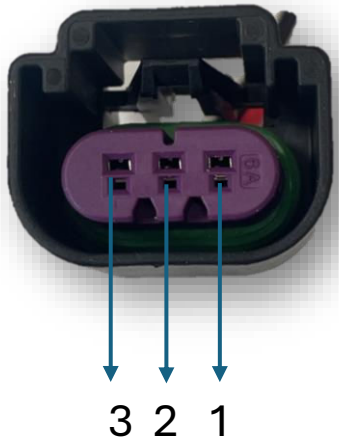

Electrical Connection

CPR 9200-2000

1. Vcc Bat 12V (Red)
2. Ground (Black)
3. Vout ECU input (white)

Continental VDO Flex Fuel Sensor

CPR 92-13577429